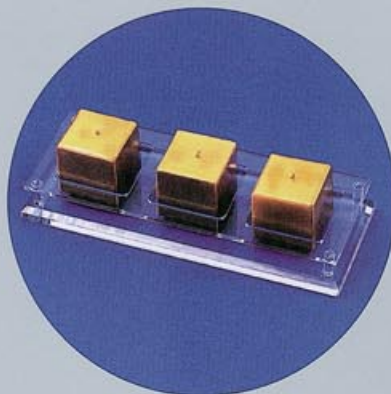

CANDLE HOLDER

(3 X 75mm CANDLES
INCLUDED)

L	H	D	Price
325	45	125	£45

DA 502

15mm