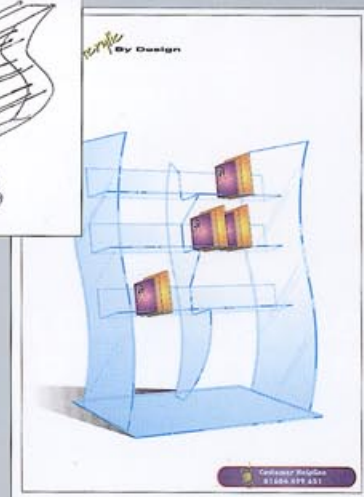

Customer Relations
01425 479 431