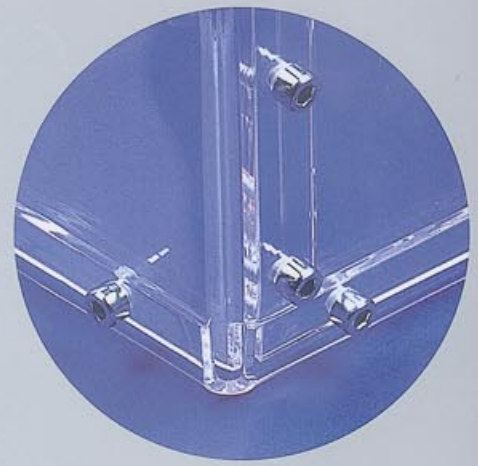

Acrylic By Design

Tel: 01604 499 651

Fax: 01604 790 057

E-mail info@arnold-aep.co.uk

www.arnold-aep.co.uk

Customer Helpline
01604 499 651

Acrylic By Design, Arnold Plastics Group,
2 Regal Close, Moulton Park, Northampton. NN3 6LL

Front Cover Location By Kind Permission of:
Leonie & Duncan of The Priory Northampton.
Cover Styling By: No Offence Productions.
Brochure Design By: ADD, Divisions of the A.E.P. Group.

ORDER FORM

PLEASE ALLOW 28 DAYS FOR DELIVERY

Why not visit our Showroom...
Open Mon-Fri 9:00am to 5:00pm

By Phone

By Fax

By Post

By Email

DATA PROTECTION: WE RESPECT YOUR PRIVACY. WE DO NOT MAKE OUR CUSTOMER LISTS AVAILABLE TO ANY OTHER PARTY

PLEASE WRITE IN BLOCK CAPITALS

Mr/Mrs/Miss/Ms _____

Address: _____ Town: _____

County: _____ Post Code: _____

Home Tel No: _____ Daytime Tel No: _____

Product Code	Product Description	Item Price £	Qty	Total £
____	____	£ ____	____	£ ____
____	____	£ ____	____	£ ____
____	____	£ ____	____	£ ____

Payment Methods:

Either: Please debit my Visa/MasterCard/Delta/Switch account number:

☐

☐

☐

☐

Switch Only

Switch Issue No.

Expiry Date

Postage & Packing **£ 4-95**

This symbol means a special carrier is needed. Please add £12.50 per item

TOTAL £

Or: I enclose a cheque made payable to: ☐
Arnold Plastics Group.

Signature