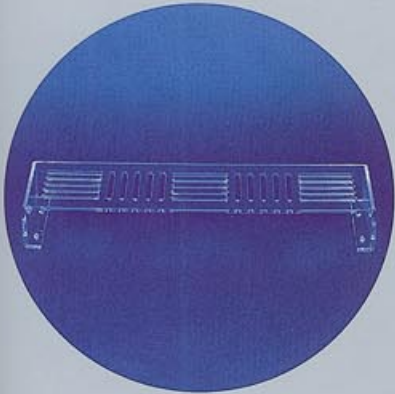

WALL MOUNTED CD RACK

HOLDS 25 CD'S

L	H	D	Price
775	225	100	£75

CD 201

10mm